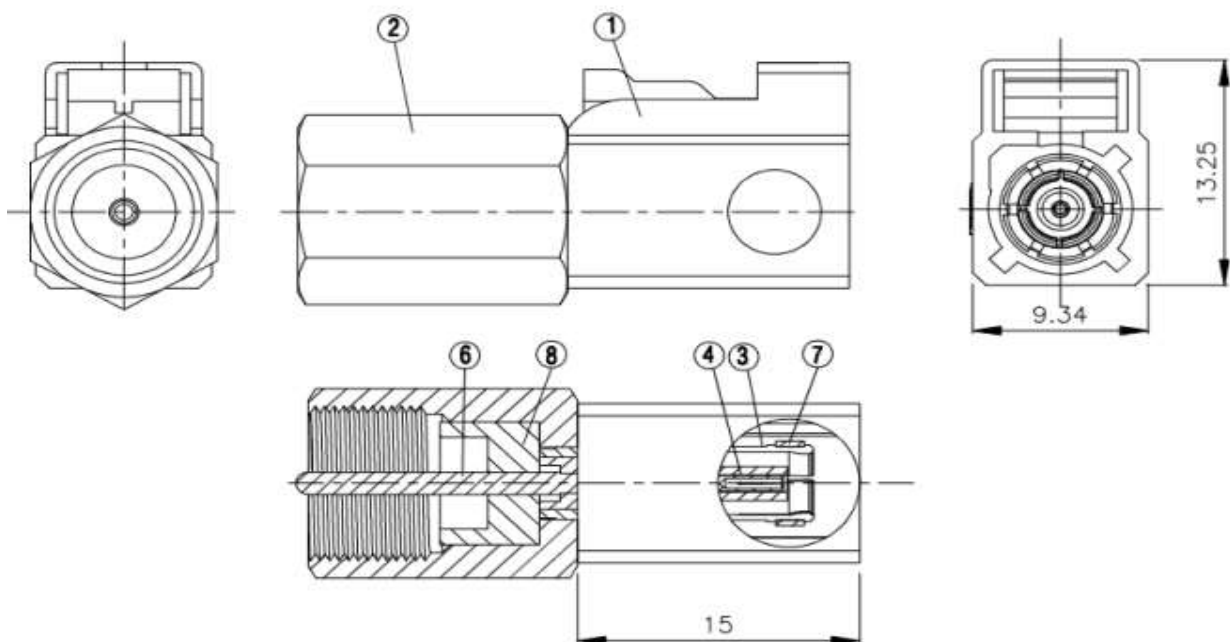

NI-145

FME Stecker / Fakra Kupplung

Code Z Universal

NO	DESCRIPTION	MATERIAL	Q'TY	FINISH
1	BODY 1	PBT	1	PBT
2	BODY 2	BRASS	1	NICKEL
3	BODY 3	BRASS	1	NICKEL
4	INSULATION 1	TEFLON	1	TEFLON
5	BODY 4	BRASS	1	NICKEL
6	PIN	BE CU	1	GOLD
7	WASHER 1	BE CU	1	GOLD
8	INSULATION 2	TEFLON	1	TEFLON